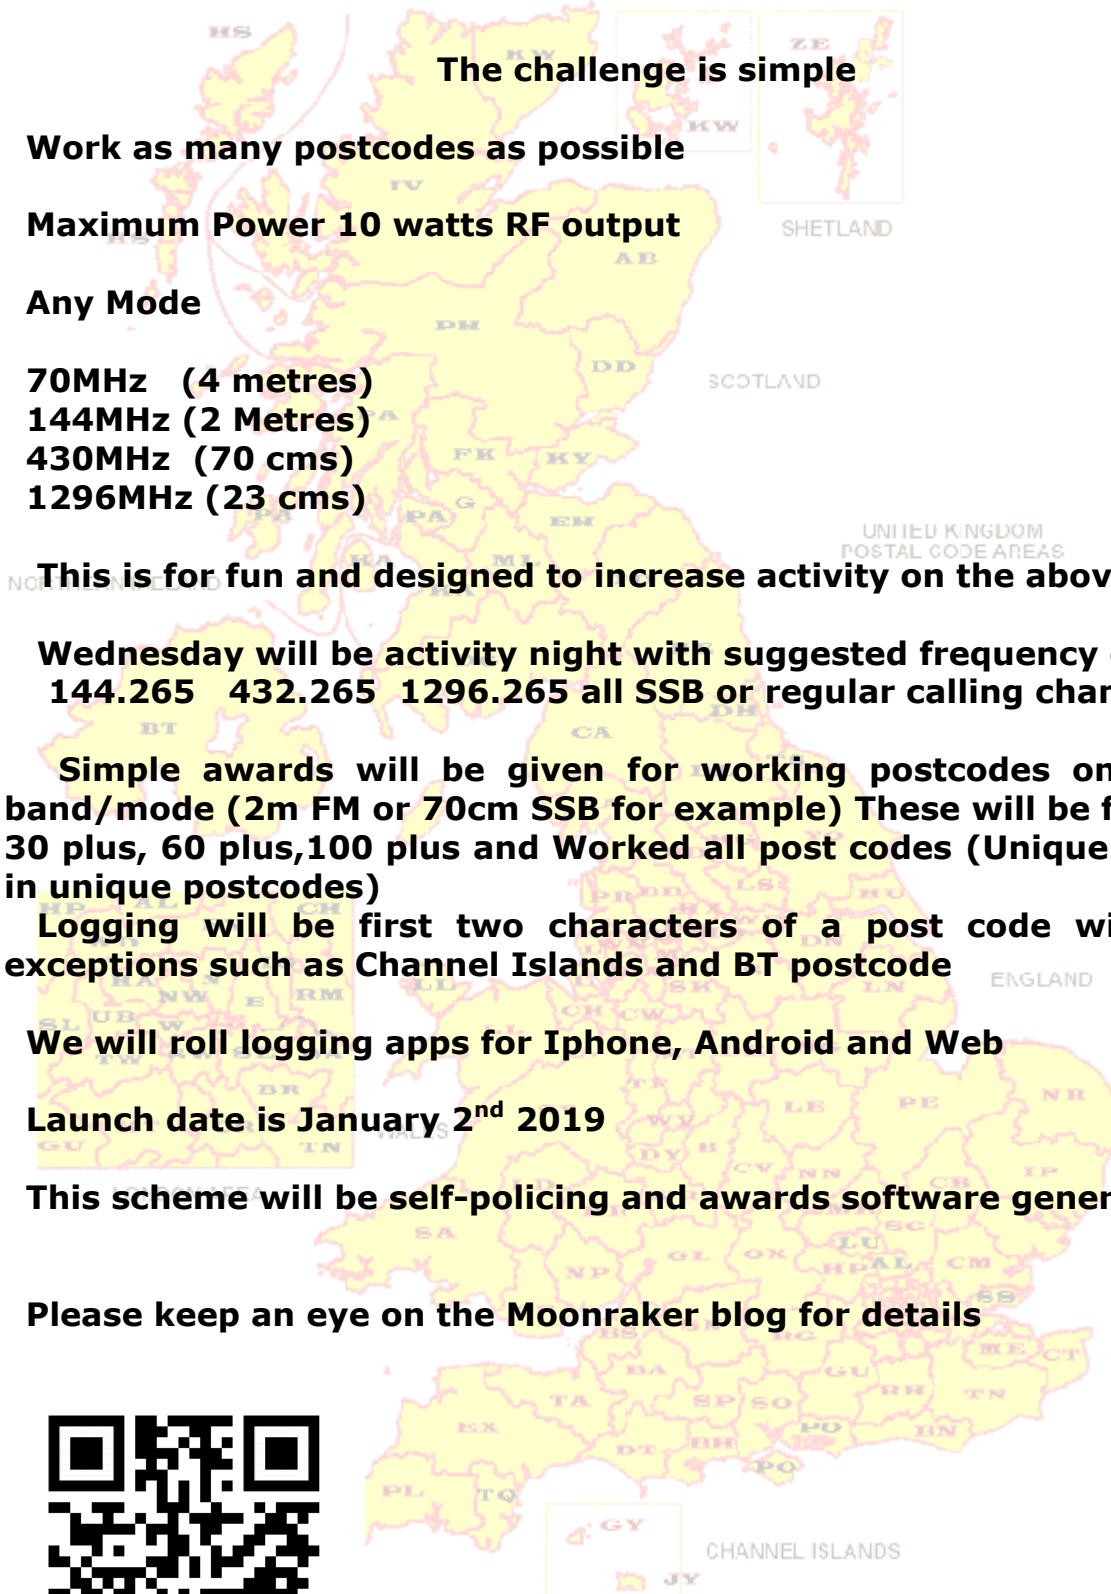

Worked all Postcodes

The challenge is simple

Work as many postcodes as possible

Maximum Power 10 watts RF output

Any Mode

70MHz (4 metres)

144MHz (2 Metres)

430MHz (70 cms)

1296MHz (23 cms)

This is for fun and designed to increase activity on the above bands

Wednesday will be activity night with suggested frequency of
144.265 432.265 1296.265 all SSB or regular calling channels

Simple awards will be given for working postcodes on a single band/mode (2m FM or 70cm SSB for example) These will be for 30 plus, 60 plus, 100 plus and Worked all post codes (Unique call signs in unique postcodes)

Logging will be first two characters of a post code with a few exceptions such as Channel Islands and BT postcode

We will roll logging apps for Iphone, Android and Web

Launch date is January 2nd 2019

This scheme will be self-policing and awards software generated.

Please keep an eye on the Moonraker blog for details